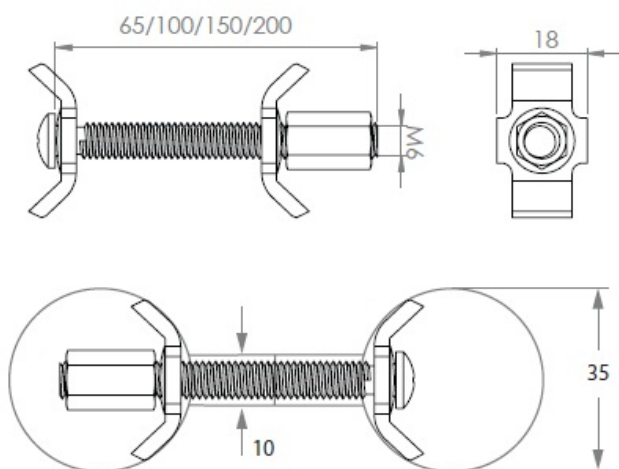

PRODUCT SHEET

Description:

Worktop Connector Bore Hole \varnothing 35mm, Screw M6x100mm, Steel BZP

Item number:

11.04.427-1

Units	Box	Carton	HS Code	Barcode
Set	1	300	7318190090	
				5704866013574

SISO A/S

Mileparken 11
DK-2740 Skovlunde
Denmark
VAT: DK 24786013