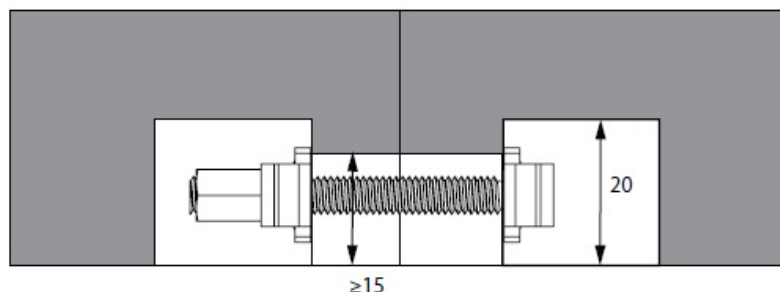

PRODUCT SHEET

Description:

Worktop Connector Bore Hole \varnothing 35mm, Screw M6x100mm, Steel BZP

Item number:

11.04.427-1

Units	Box	Carton	HS Code	Barcode
Set	1	300	7318190090	
				5704866013574

SISO A/S

Mileparken 11
DK-2740 Skovlunde
Denmark
VAT: DK 24786013